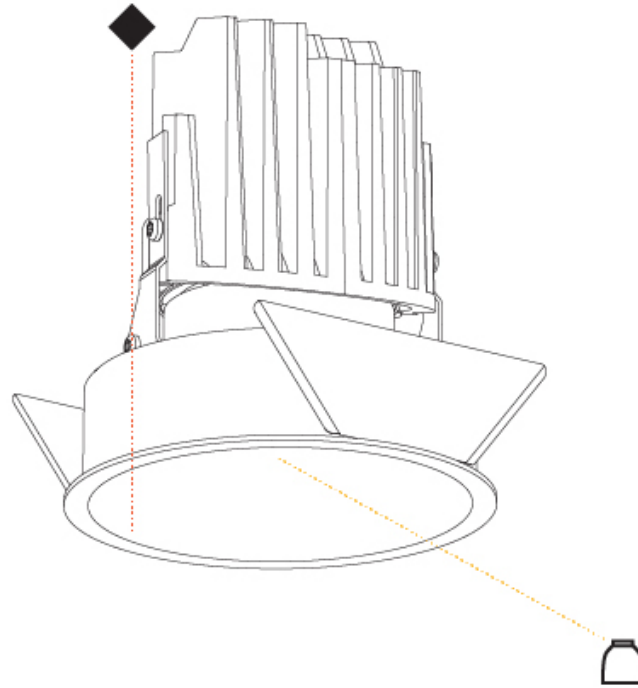

BIONIQ ROUND DEEP RECESSED

A35544-

PROJECT _____

TYPE _____

SPECIFIER _____

QUANTITY _____

DATE _____