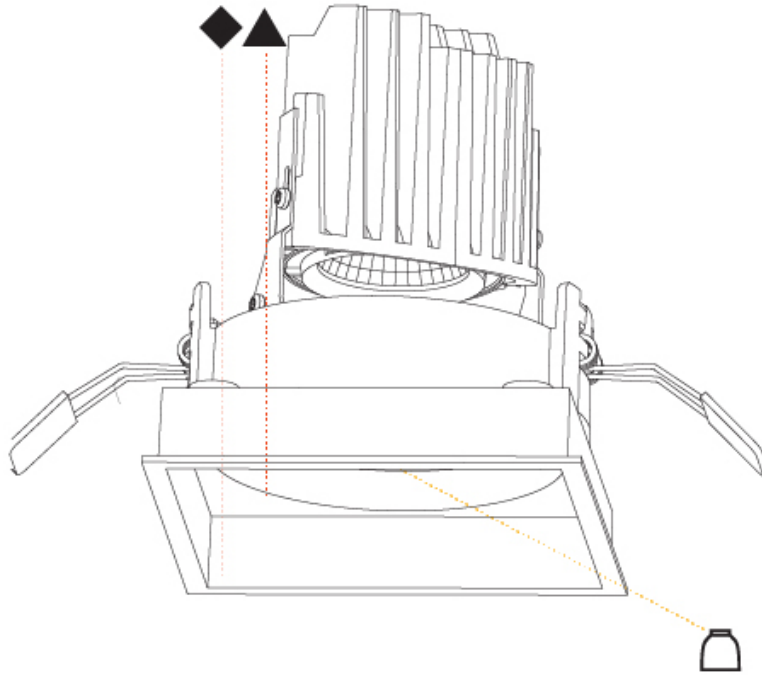

BIONIQ SQUARE ADJUSTABLE RECESSED

A35550-

PROJECT _____

TYPE _____

SPECIFIER _____

QUANTITY _____

DATE _____

A