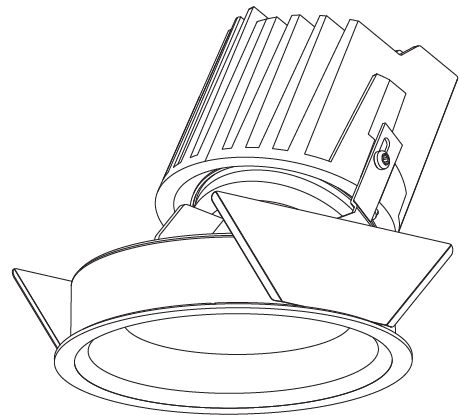

GENERAL

Series: Bioniq
Subseries: Bioniq Round Wallwash
Brand: Prolicht
Division: Architectural
Mounting Type: Recessed
Mounting Location: Ceiling
Subcategory: Downlight

PHYSICAL

Shape: Round
Diameter (mm): 107
Diameter (in): 4 3/16
Height (mm): 118
Height (in): 4 5/8
Ceiling Thickness (mm): 10 / 12.5 / 15
Ceiling Thickness (in): 3/8 or 1/2 or 9/16
Min. Recessing Depth (mm): 140
Min. Recessing Depth (in): 5 1/2
Light Distribution: Adjustable / Asymmetric
Weight (kg): 0.456
Weight (lbs): 1
Fixture Finish: SSR / BKV / CWI / CRY / HAB / UFT / ITA / RUA / FTG / MYG / LOD / PUS / FRO / FUP / KIA / POP / BLS / SPG / MEY / GOH / GUM / CHC / COM / ABZ / JAG / OBR / MOS / ROR
Fixture Material: Aluminum Die Cast
Cut-out Measurements: 98mm / 3 7/8"

ELECTRICAL

Lamp Type: LED (Zhaga Standard)
Total Output Wattage (W): 15
Dimming: Dali Dimming
Driver Included: No
Driver Location: Recessed Housing
Driver Type: Constant Current - 120Vac
Housing: See components
Input Voltage (V): 120
Constant Current (MA): 350

LED

Number of LEDs: 1
Color Temperature (°K): Warm Dim
Max. Delivered Lumen (lm): 850
Nominal Lumen (lm): 1140
CRI: >90 CRI
Lamp Life (hrs): 50000

OPTICAL

Reflector: 20 / 40 / 60
Adjustability: Fixed

RATINGS AND CERTIFICATIONS

Certified By: Certified for North American Standards
IP rating: IP20

PROJECT	_____
TYPE	_____
SPECIFIER	_____
QUANTITY	_____
DATE	_____