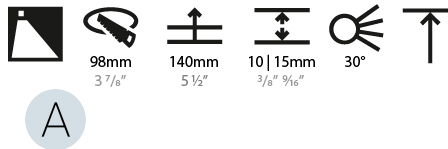

### RATINGS AND CERTIFICATIONS

Certified By: Certified for North American Standards  
 IP rating: IP20

PROJECT	_____
TYPE	_____
SPECIFIER	_____
QUANTITY	_____
DATE	_____

118mm 4 5/8"

Ø 95mm 3 3/4"

Ø 107mm 4 3/16"