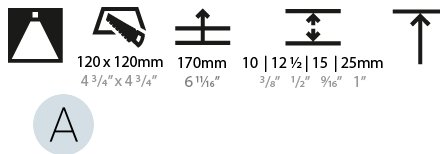

PHYSICAL

Shape: Square
Length (mm): 106
Length (in): 4 3/16
Width (mm): 106
Width (in): 4 3/16
Height (mm): 150
Height (in): 5 7/8
Ceiling Thickness (mm): 10 / 12.5 / 15 / 25
Ceiling Thickness (in): 3/8 or 1/2 or 9/16 or 1
Min. Recessing Depth (mm): 170
Min. Recessing Depth (in): 6 11/16
Light Distribution: Downlight
Weight (kg): 0.769
Weight (lbs): 1.69
Fixture Finish: SSR / BKV / CWI / CRY / HAB / UFT / ITA / RUA / FTG / MYG / LOD / PUS / FRO / FUP / KIA / POP / BLS / SPG / MEY / GOH / GUM / CHC / COM / ABZ / JAG / OBR / MOS / ROR
Fixture Material: Aluminum Die Cast
Cut-out Measurements: 120mm / 4 3/4" x 120mm / 4 3/4"
Upon Request: Unique Ceiling Thickness

ELECTRICAL

Lamp Type: LED (Zhaga Standard)
Input Wattage (W): 16.5
Total Output Wattage (W): 14.7
Dimming: Dali Dimming
Driver Included: No
Driver Location: Recessed Housing
Driver Type: Constant Current - 120Vac
Driver Class: Class 2
Housing: See Components
Input Voltage (V): 120
Constant Current (MA): 350

LED

Number of LEDs: 1
Max. Delivered Lumen (lm): 770
Nominal Lumen (lm): 1140
CRI: >90 CRI
Lamp Life (hrs): 50000
Upon Request: RGB-W Tunable White Special Color Temperature Special LED

OPTICAL

Reflector: 20 / 40 / 60
Upon Request: Special Beam Angles

RATINGS AND CERTIFICATIONS

Certified By: Certified for North American Standards
IP rating: IP20
© 2024, T 1800-388-3382, F 416-247-9319, www.zaneen.com