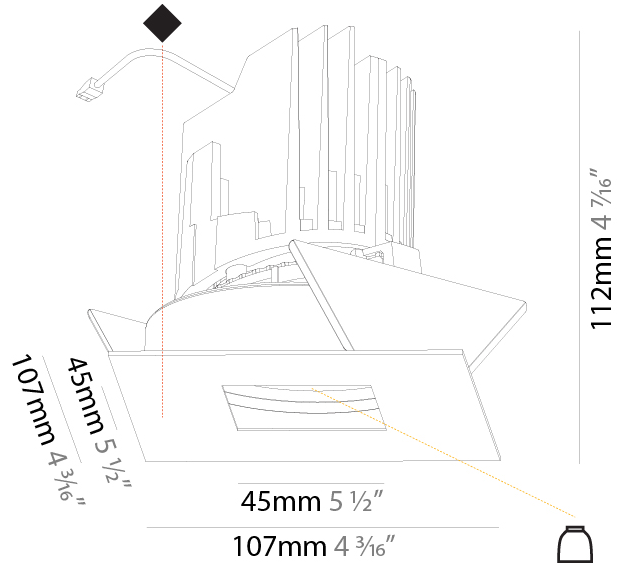

GENERAL

Series: Bioniq
Subseries: Bioniq Square Pinhole
Brand: Prolicht
Division: Architectural
Mounting Type: Recessed
Mounting Location: Ceiling
Subcategory: Downlight

PHYSICAL

Shape: Square
Length (mm): 107
Length (in): 4 ³/₁₆"
Width (mm): 107
Width (in): 4 ³/₁₆"
Depth (mm): 112
Depth (in): 4 ⁷/₁₆"
Ceiling Thickness (mm): 10 / 12.5 / 15
Ceiling Thickness (in): 3/8 or 1/2 or 9/16
Min. Recessing Depth (mm): 130
Min. Recessing Depth (in): 5 ¹/₈"
Light Distribution: Adjustable / Downlight
Weight (kg): 0.463
Weight (lbs): 1.02
Fixture Finish: SSR / BKV / CWI / CRY / HAB / UFT / ITA / RUA / FTG / MYG / LOD / PUS / FRO / FUP / KIA / POP / BLS / SPG / MEY / GOH / GUM / CHC / COM / ABZ / JAG / OBR / MOS / ROR
Fixture Material: Aluminum Die Cast
Cut-out Measurements: 98mm / 3 7/8"

ELECTRICAL

Lamp Type: LED (Zhaga Standard)
Total Output Wattage (W): 15
Dimming: Dali Dimming
Driver Included: No
Driver Location: Recessed Housing
Driver Type: Constant Current - 120Vac
Housing: See components
Input Voltage (V): 120
Constant Current (MA): 350

LED

Number of LEDs: 1
Color Temperature (°K): Warm Dim
Max. Delivered Lumen (lm): 760
Nominal Lumen (lm): 1140
CRI: >90 CRI
Lamp Life (hrs): 50000

OPTICAL

Reflector°: 20 / 40 / 60
Adjustability: Rotational 355°; Tilt 30°

RATINGS AND CERTIFICATIONS

Certified By: Certified for North American Standards
IP rating: IP20