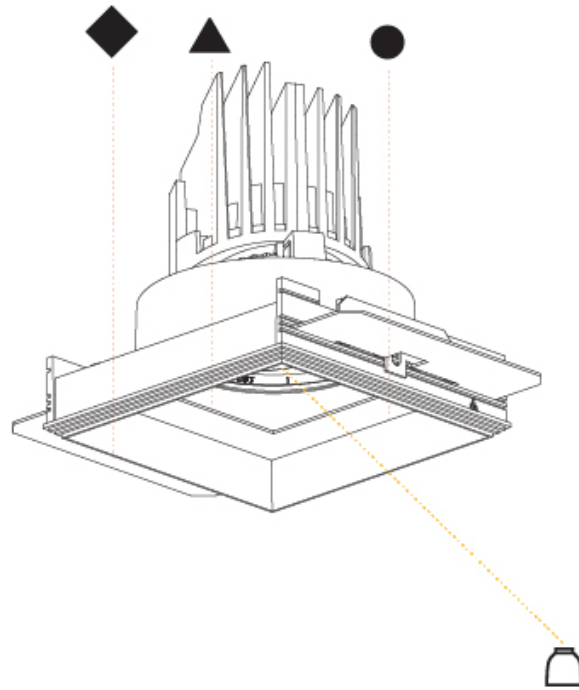

BIONIQ SQUARE ADJUSTABLE COMFORT TRIMLESS

A35531-

PROJECT

TYPE

SPECIFIER

QUANTITY

DATE