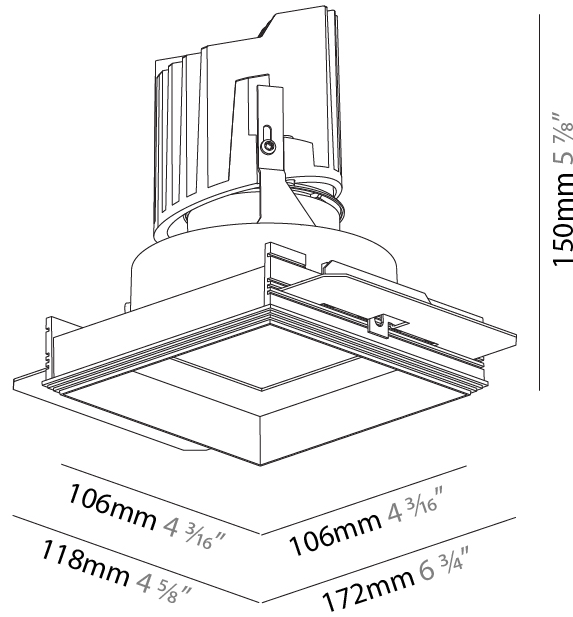

PHYSICAL

Shape: Square
Length (mm): 106
Length (in): 4 3/16
Width (mm): 106
Width (in): 4 3/16
Height (mm): 150
Height (in): 5 7/8
Ceiling Thickness (mm): 10 / 12.5 / 15 / 25
Ceiling Thickness (in): 3/8 or 1/2 or 9/16 or 1
Min. Recessing Depth (mm): 170
Min. Recessing Depth (in): 6 11/16
Light Distribution: Downlight
Weight (kg): 0.769
Weight (lbs): 1.69
Fixture Finish: SSR / BKV / CWI / CRY / HAB / UFT / ITA / RUA / FTG / MYG / LOD / PUS / FRO / FUP / KIA / POP / BLS / SPG / MEY / GOH / GUM / CHC / COM / ABZ / JAG / OBR / MOS / ROR
Fixture Material: Aluminum Die Cast
Cut-out Measurements: 120mm / 4 3/4" x 120mm / 4 3/4"
Upon Request: Unique Ceiling Thickness

ELECTRICAL

Lamp Type: LED (Zhaga Standard)
Input Wattage (W): 16.5
Total Output Wattage (W): 14.7
Dimming: Dali Dimming
Driver Included: No
Driver Location: Recessed Housing
Driver Type: Constant Current - 120Vac
Driver Class: Class 2
Housing: See Components
Input Voltage (V): 120
Constant Current (MA): 350

LED

Number of LEDs: 1
Max. Delivered Lumen (lm): 770
Nominal Lumen (lm): 1140
CRI: >90 CRI
Lamp Life (hrs): 50000
Upon Request: RGB-W Tunable White Special Color Temperature Special LED

OPTICAL

Reflector: 20 / 40 / 60
Upon Request: Special Beam Angles

RATINGS AND CERTIFICATIONS

Certified By: Certified for North American Standards
IP rating: IP20
© 2024, T 1800-388-3382, F 416-247-9319, www.zaneen.com