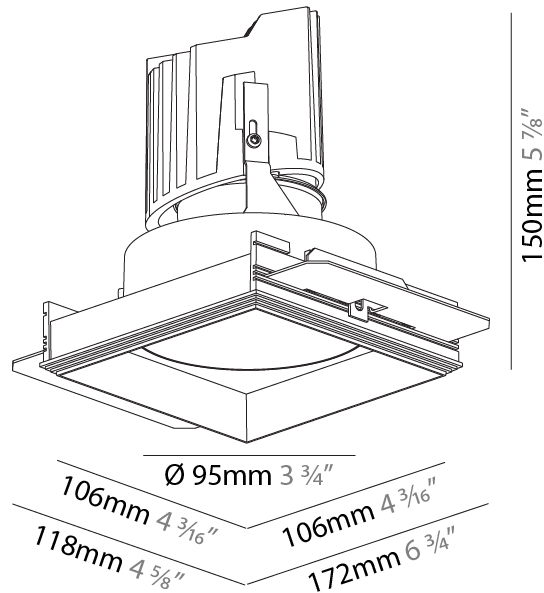

ELECTRICAL

Lamp Type: LED (Zhaga Standard)
Input Wattage (W): 16.5
Total Output Wattage (W): 14.7
Dimming: Dali Dimming
Driver Included: No
Driver Location: Recessed Housing
Driver Type: Constant Current - 120Vac
Driver Class: Class 2
Housing: See Components
Input Voltage (V): 120
Constant Current (MA): 350

LED

Number of LEDs: 1
Color Temperature (°K): Warm Dim
Max. Delivered Lumen (lm): 770
Nominal Lumen (lm): 1140
CRI: >90 CRI
Lamp Life (hrs): 50000
Upon Request: RGB-W Tunable White Special Color Temperature Special LED

OPTICAL

Reflector: 20 / 40 / 60
Upon Request: Special Beam Angles

RATINGS AND CERTIFICATIONS

Zaneen Group, Inc. 1600 988-3382, F 416-247-9319, www.zaneen.com

Certified By: Certified for North American Standards
In a constant effort to supply the best product, we reserve the right to change specifications or materials without notice. The most recent specification sheets are found at zaneen.com