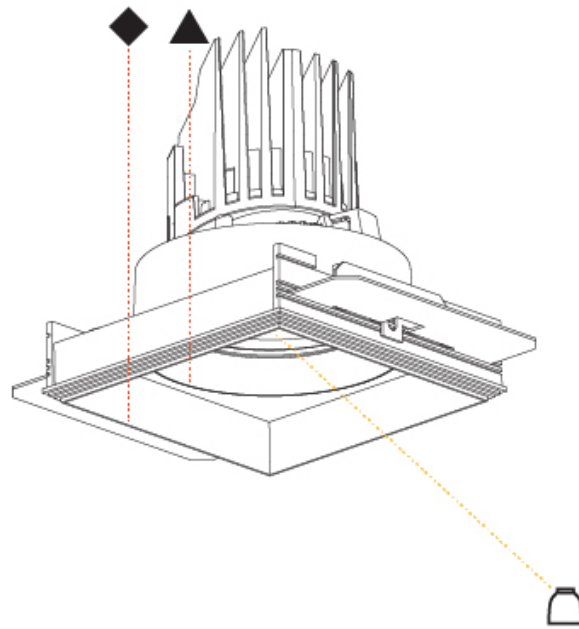

BIONIQ SQUARE ADJUSTABLE TRIMLESS

A35530-

PROJECT

TYPE

SPECIFIER

QUANTITY

DATE