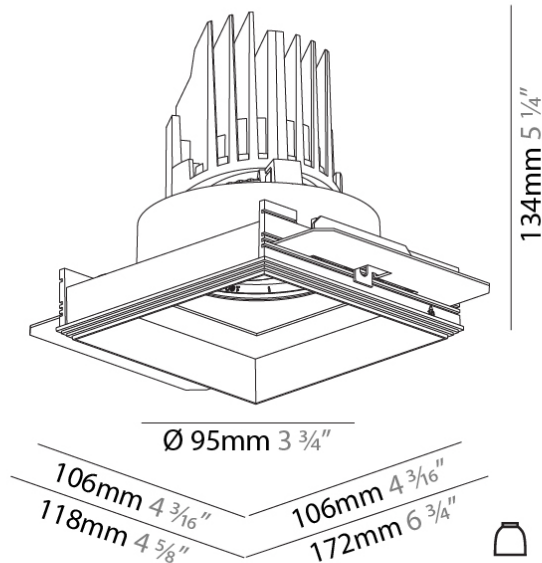

Cut-out Measurements: 120mm / 4 3/4" x 120mm / 4 3/4"
Upon Request: Unique Ceiling Thickness

ELECTRICAL

Lamp Type: LED (Zhaga Standard)
Input Wattage (W): 16.5
Total Output Wattage (W): 14.7
Dimming: Dali Dimming
Driver Included: No
Driver Location: Recessed Housing
Driver Type: Constant Current - 120Vac
Driver Class: Class 2
Housing: See Components
Input Voltage (V): 120
Constant Current (MA): 350

LED

Number of LEDs: 1
Max. Delivered Lumen (lm): 770
Nominal Lumen (lm): 1140
CRI: >90 CRI
Lamp Life (hrs): 50000
Upon Request: RGB-W Tunable White Special Color Temperature Special LED

OPTICAL

Reflector: 20 / 40 / 60
Adjustability: Rotational 355°; Tilt 30°
Upon Request: Special Beam Angles

RATINGS AND CERTIFICATIONS

UL Listed, ETL Listed, CE, RoHS, Energy Star, FCC, IEC, VDE, TÜV, and other international standards. For assistance on 'custom' specifications, contact zteam@zaneen.com. In a constant effort to supply the best product, we reserve the right to change specifications or materials without notice. The most recent specification sheets are found at zaneen.com
IP rating: IP20