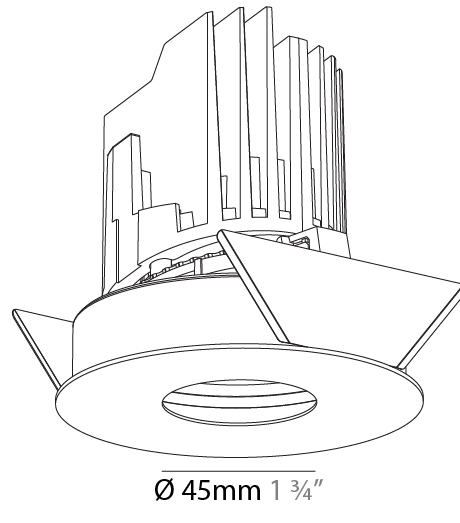

GENERAL

Series: Bioniq
Subseries: Bioniq Round Pinhole
Brand: Prolicht
Division: Architectural
Mounting Type: Recessed
Mounting Location: Ceiling
Subcategory: Downlight

PHYSICAL

Shape: Round
Diameter (mm): 107
Diameter (in): 4 ³/₁₆
Height (mm): 112
Height (in): 4 ⁷/₁₆
Ceiling Thickness (mm): 10 / 12.5 / 15
Ceiling Thickness (in): 3/8 or 1/2 or 9/16
Min. Recessing Depth (mm): 130
Min. Recessing Depth (in): 5 ¹/₈
Light Distribution: Adjustable / Downlight
Weight (kg): 0.456
Weight (lbs): 1
Fixture Finish: SSR / BKV / CWI / CRY / HAB / UFT / ITA / RUA / FTG / MYG / LOD / PUS / FRO / FUP / KIA / POP / BLS / SPG / MEY / GOH / GUM / CHC / COM / ABZ / JAG / OBR / MOS / ROR
Fixture Material: Aluminum Die Cast
Cut-out Measurements: 98mm / 3 7/8"

ELECTRICAL

Lamp Type: LED (Zhaga Standard)
Total Output Wattage (W): 15
Dimming: Dali Dimming
Driver Included: No
Driver Location: Recessed Housing
Driver Type: Constant Current - 120Vac
Housing: See components
Input Voltage (V): 120
Constant Current (MA): 350

LED

Number of LEDs: 1
Color Temperature (°K): Warm Dim
Max. Delivered Lumen (lm): 760
Nominal Lumen (lm): 1140
CRI: >90 CRI
Lamp Life (hrs): 50000

OPTICAL

Reflector: 20 / 40 / 60
Adjustability: Rotational 355°; Tilt 30°

RATINGS AND CERTIFICATIONS

Certified By: Certified for North American Standards
IP rating: IP20

PROJECT
TYPE
SPECIFIER
QUANTITY
DATE

112mm 4 ⁷/₁₆"