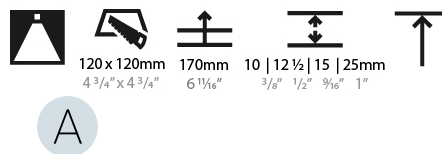

ELECTRICAL

Lamp Type: LED (Zhaga Standard)
Input Wattage (W): 16.5
Total Output Wattage (W): 14.7
Dimming: Dali Dimming
Driver Included: No
Driver Location: Recessed Housing
Driver Type: Constant Current - 120Vac
Driver Class: Class 2
Housing: See Components
Input Voltage (V): 120
Constant Current (MA): 350

LED

Number of LEDs: 1
Color Temperature (°K): Warm Dim
Max. Delivered Lumen (lm): 770
Nominal Lumen (lm): 1140
CRI: >90 CRI
Lamp Life (hrs): 50000
Upon Request: RGB-W Tunable White Special Color Temperature Special LED

OPTICAL

Reflector: 20 / 40 / 60
Upon Request: Special Beam Angles

RATINGS AND CERTIFICATIONS

Zaneen Group, Inc. 1600 988-3382, F 416-247-9319, www.zaneen.com

Certified By: Certified for North American Standards
In a constant effort to supply the best product, we reserve the right to change specifications or materials without notice. The most recent specification sheets are found at zaneen.com