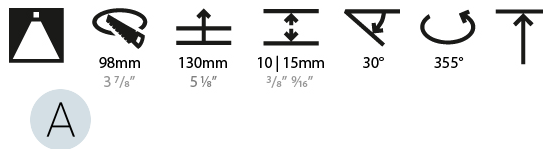

GENERAL

Series: Bioniq
Subseries: Bioniq Square Pinhole
Brand: Prolicht
Division: Architectural
Mounting Type: Recessed
Mounting Location: Ceiling
Subcategory: Downlight

PHYSICAL

Shape: Square
Length (mm): 107
Length (in): 4 ³/₁₆"
Width (mm): 107
Width (in): 4 ³/₁₆"
Depth (mm): 112
Depth (in): 4 ⁷/₁₆"
Ceiling Thickness (mm): 10 / 12.5 / 15
Ceiling Thickness (in): 3/8 or 1/2 or 9/16
Min. Recessing Depth (mm): 130
Min. Recessing Depth (in): 5 ¹/₈"
Light Distribution: Adjustable / Downlight
Weight (kg): 0.463
Weight (lbs): 1.02
Fixture Finish: SSR / BKV / CWI / CRY / HAB / UFT / ITA / RUA / FTG / MYG / LOD / PUS / FRO / FUP / KIA / POP / BLS / SPG / MEY / GOH / GUM / CHC / COM / ABZ / JAG / OBR / MOS / ROR
Fixture Material: Aluminum Die Cast
Cut-out Measurements: 98mm / 3 7/8"

ELECTRICAL

Lamp Type: LED (Zhaga Standard)
Total Output Wattage (W): 15
Dimming: Dali Dimming
Driver Included: No
Driver Location: Recessed Housing
Driver Type: Constant Current - 120Vac
Housing: See components
Input Voltage (V): 120
Constant Current (MA): 350

LED

Number of LEDs: 1
Color Temperature (°K): Warm Dim
Max. Delivered Lumen (lm): 760
Nominal Lumen (lm): 1140
CRI: >90 CRI
Lamp Life (hrs): 50000

OPTICAL

Reflector°: 20 / 40 / 60
Adjustability: Rotational 355°; Tilt 30°

RATINGS AND CERTIFICATIONS

Certified By: Certified for North American Standards
IP rating: IP20