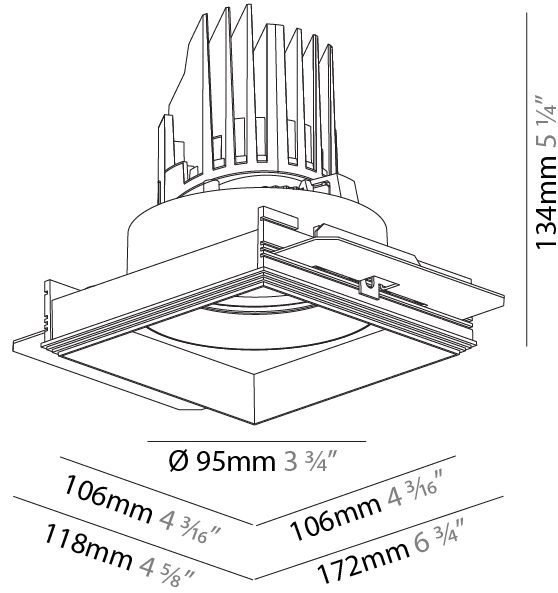

ELECTRICAL

Lamp Type: LED (Zhaga Standard)
Input Wattage (W): 16.5
Total Output Wattage (W): 14.7
Dimming: Dali Dimming
Driver Included: No
Driver Location: Recessed Housing
Driver Type: Constant Current - 120Vac
Driver Class: Class 2
Housing: See Components
Input Voltage (V): 120
Constant Current (MA): 350

LED

Number of LEDs: 1
Max. Delivered Lumen (lm): 770
Nominal Lumen (lm): 1140
CRI: >90 CRI
Lamp Life (hrs): 50000
Upon Request: RGB-W Tunable White Special Color Temperature Special LED

OPTICAL

Reflector°: 20 / 40 / 60
Adjustability: Rotational 355°; Tilt 30°
Upon Request: Special Beam Angles

RATINGS AND CERTIFICATIONS

For international specifications by adding 'INT' at the end of the existing Model #. For assistance on 'custom' specifications, contact zteam@zaneen.com.
In a constant effort to supply the best product, we reserve the right to change specifications or materials without notice. The most recent specification sheets are found at zaneen.com